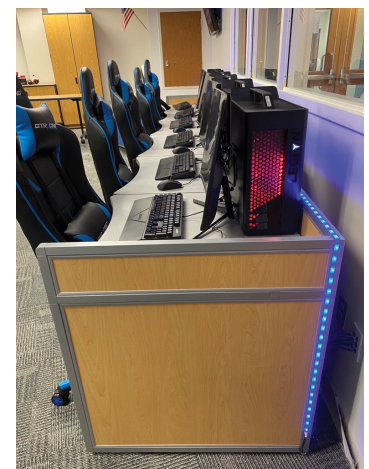

COMPUTER STATIONS

Computer Lab: 2 Person Station, Upper Panels

MODEL	DESCRIPTION	SIZE
CL2BDLS306033LPCH	Backsplash & Dividers, Laminate Panels, Chase, Wire Dips	30" D x 60" W x 33" H

Computer Lab: 2 Person Station, No Upper Panels

MODEL	DESCRIPTION	SIZE
CL2NUPS306029LPCH	No Upper Panels, Laminate Panels, Chase, Grommets	30" D x 60" W x 29" H

ICC has Solutions for Esports!

Esports is growing at a rapid pace throughout all levels of education. Interior Concepts is here to offer you a solution to all of your Esports needs. Our experts will work with you to find your needs, where we can then fully customize your size, shapes, colors and even add your Team logos to add a more unique Esports Lab that is sure to stand out against all the others. We offer a unique chase wire management system to hide and contain all the cords that clutter a computer station. To go along with the customization of your labs we also offer all the accessories needed to complete your stations.

Contact your Regional Sales manager today to see how we can help make your next Esports Lab a complete success.