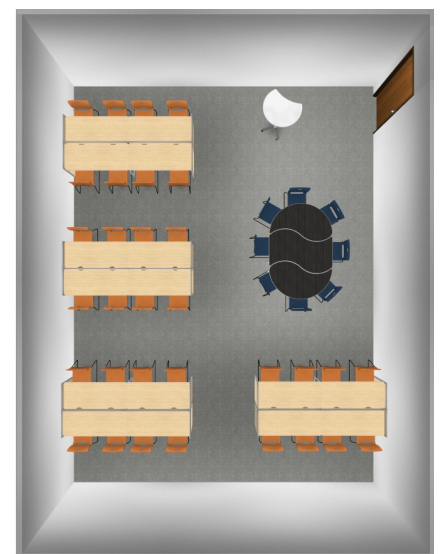

## 2 Person Station, Panel Under

MODEL	DESCRIPTION	SIZE	HEIGHT	LIST PRICE
CL2NUPS306029LPCH	Laminate, Chase, Grommets	30" D x 60" W	29" H	\$3,116

ICC can help design the perfect layout for your classroom.