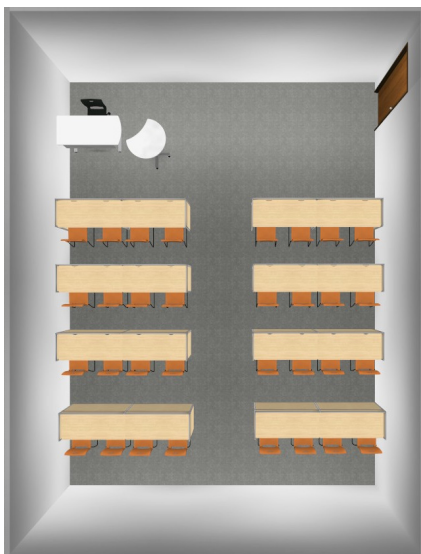

## 2 Person Station, Panel Under

MODEL	DESCRIPTION	SIZE	HEIGHT	LIST PRICE
CL2NUPS306029LPCH	Laminate, Chase, Grommets	30" D x 60" W	29" H	\$3,116

ICC can help design the perfect layout for your classroom.