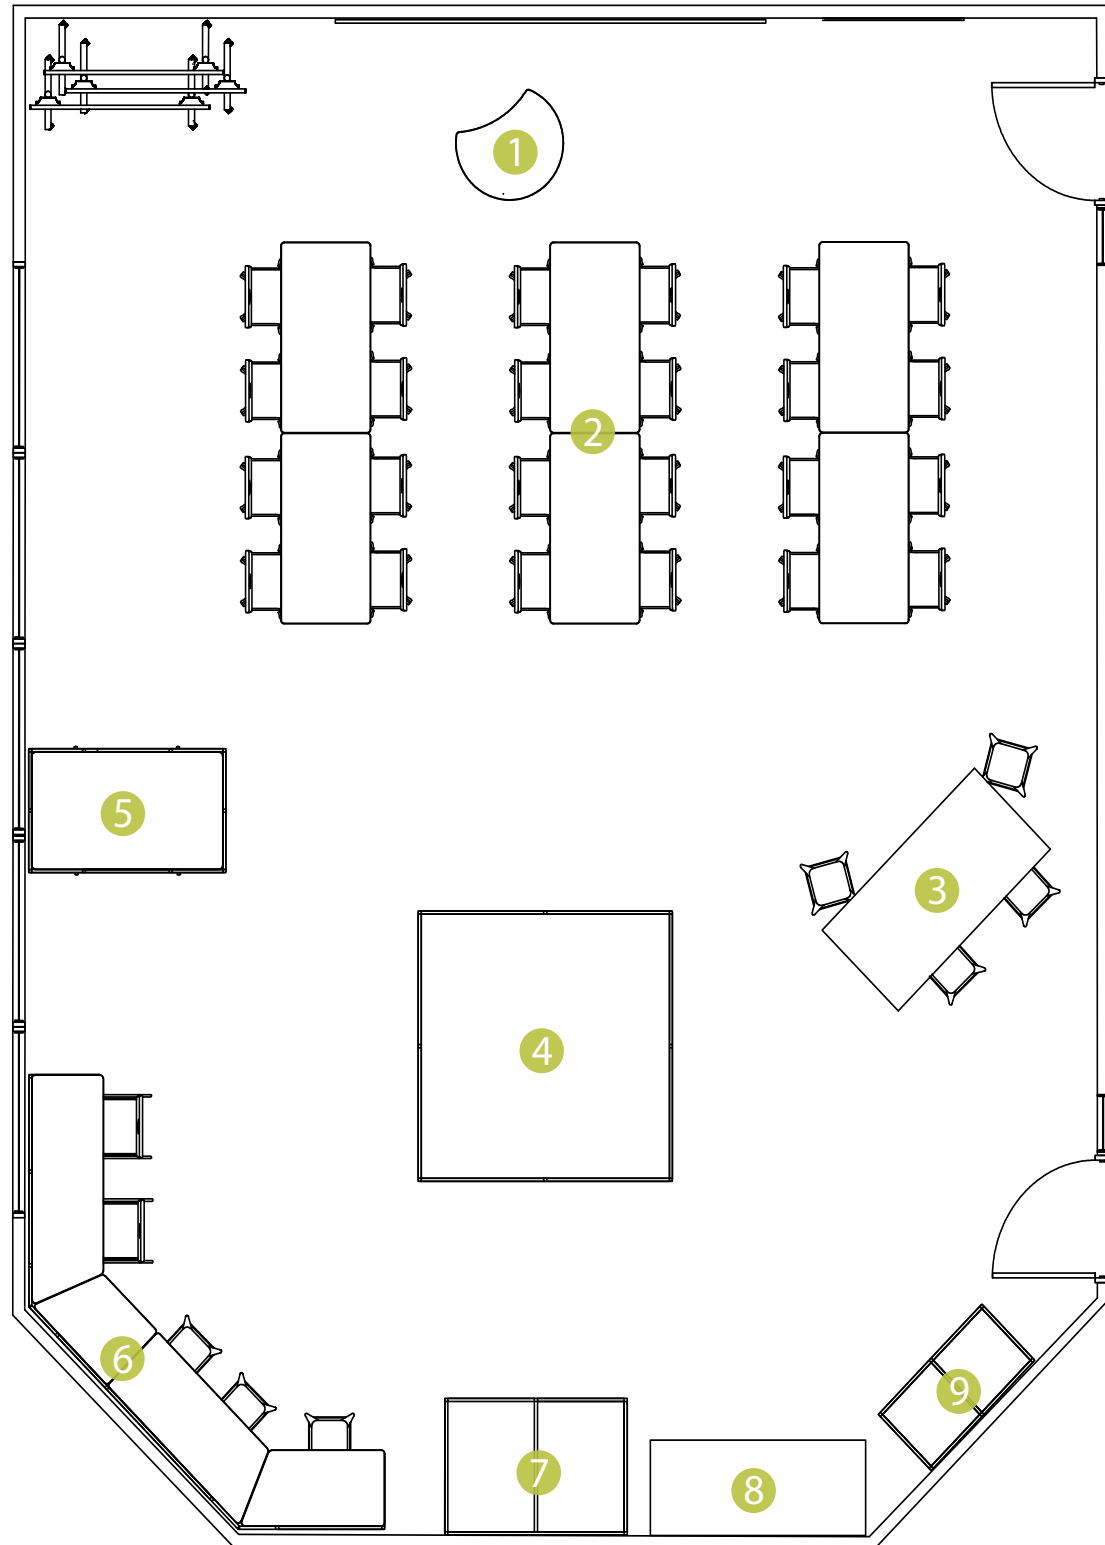

K-12 CLASSROOM 2

1 Traveler Teacher Desk

2 Rectangle Table

3 Tangent Table: Squircle

4 D Shape Table

5 Computer Station

6 Valet Cabinet /
Printer Station

7 Magnetic Stool

8 Bookcase

STEAM LAB

1 Tech Cart w/ Magnetic Stools

2 Media Curve: Split Cabinet

3 Heavy Duty Table

4 D Shape Table

5 CNC Cart

6 Computer Stations

7 Valet Cabinet

8 L Shape Desk

9 Tote Storage

ROBOTICS LAB

- ① Eclipse Podium
- ② Flip Top Tables: Markerboard
- ③ Tech Cart w/ Magnetic Stools
- ④ Robotics Ring
- ⑤ LEGO Cart
- ⑥ Computer Stations
- ⑦ CNC Cart
- ⑧ Heavy Duty Table
- ⑨ Open Storage

MEDIA CENTER

- 1 Circulation Desk
- 2 Computer Station
- 3 Collaboration Table
- 4 Column Wrap Station
- 5 Low Profile Bookcase
- 6 Balance and Harmony Tables
- 7 Custom Table Shape
- 8 D Shape Table
- 9 Work Counter
- 10 Bookcases