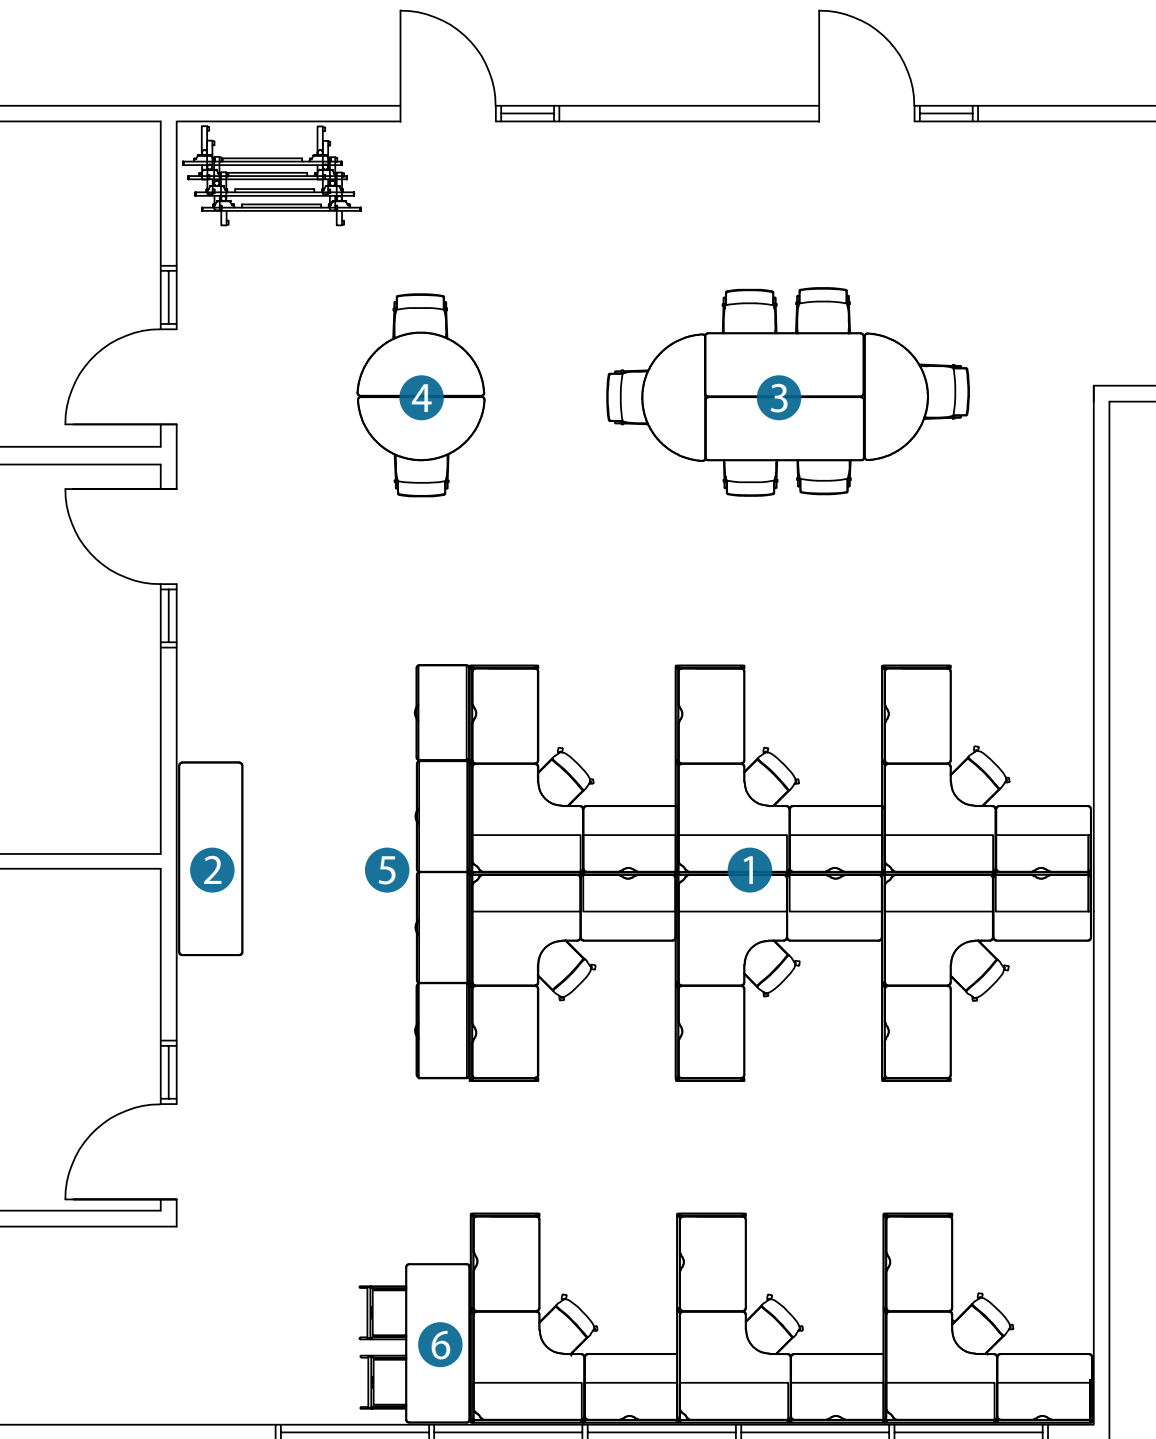

K-12 CLASSROOM 2

1 Traveler Teacher Desk

2 Rectangle Table

3 Tangent Table: Squircle

4 D Shape Table

5 Computer Station

6 Valet Cabinet /
Printer Station

7 Magnetic Stool

MEDIA CENTER

- 1 Circulation Desk
- 2 Computer Station
- 3 Collaboration Table
- 4 Column Wrap Station
- 5 Low Profile Bookcase
- 6 Balance and Harmony Tables
- 7 Custom Table Shape
- 8 D Shape Table
- 9 Work Counter
- 10 Bookcases

RECEPTION OFFICE

- 1 Reception Desk
- 2 Valet Cabinet
- 3 Side Table
- 4 Bookcase
- 5 Rectangle Table
- 6 Round Table
- 7 Lateral

OPEN OFFICE

① L Shape Workstations

② Printer Cabinet

③ Rectangle Tables: Flip Top

CONFERENCE ROOM

1 Boat Conference Table

3 Credenza

2 Mobile Lectern

4 Rectangle Table