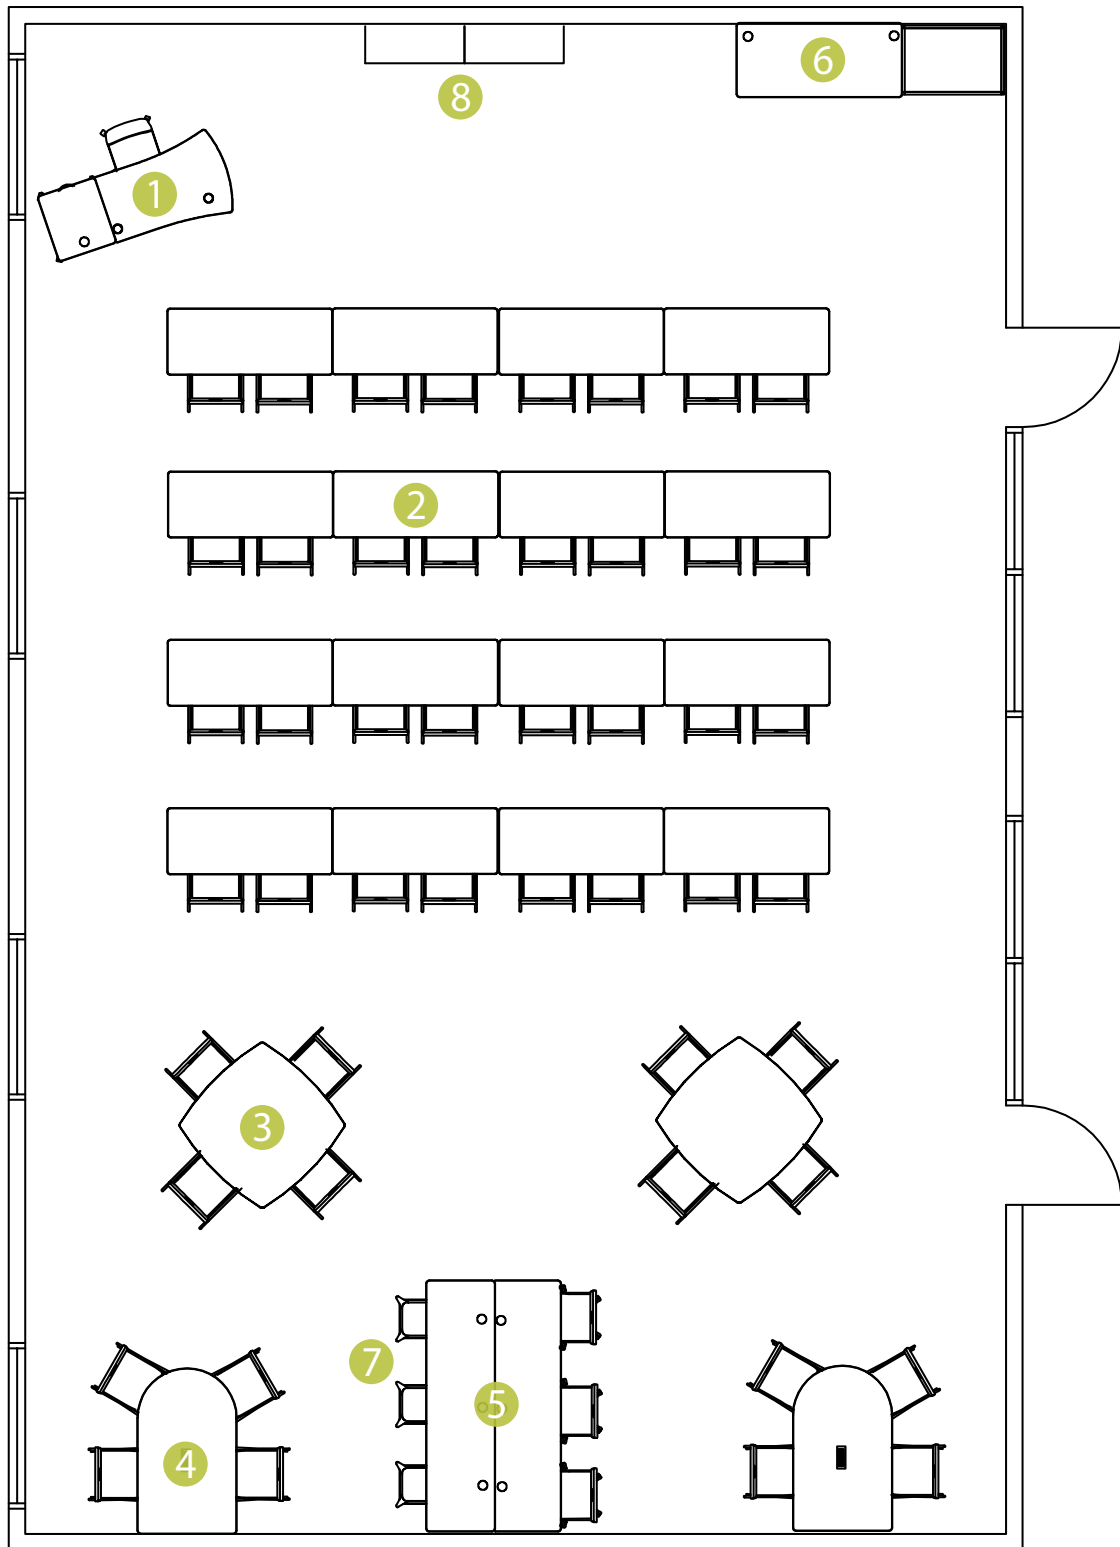

ENVIRONMENTS LOOKBOOK

K-12 CLASSROOM 1

- ① Amoeba Table
- ② Media Curve Table
- ③ Campfire Cart and Cushions
- ④ Low Profile Bookcase
- ⑤ Fish Table - Modified
- ⑥ Arc Table
- ⑦ Influence Teacher Desk
- ⑧ LEGO Cart

K-12 CLASSROOM 2

1 Traveler Teacher Desk

2 Rectangle Table

3 Tangent Table: Squircle

4 D Shape Table

5 Computer Station

6 Valet Cabinet /
Printer Station

7 Magnetic Stool

MEDIA CENTER

- 1 Circulation Desk
- 2 Computer Station
- 3 Collaboration Table
- 4 Column Wrap Station
- 5 Low Profile Bookcase
- 6 Balance and Harmony Tables
- 7 Custom Table Shape
- 8 D Shape Table
- 9 Work Counter
- 10 Bookcases

CONFERENCE ROOM

1 Boat Conference Table

3 Credenza

2 Mobile Lectern

4 Rectangle Table