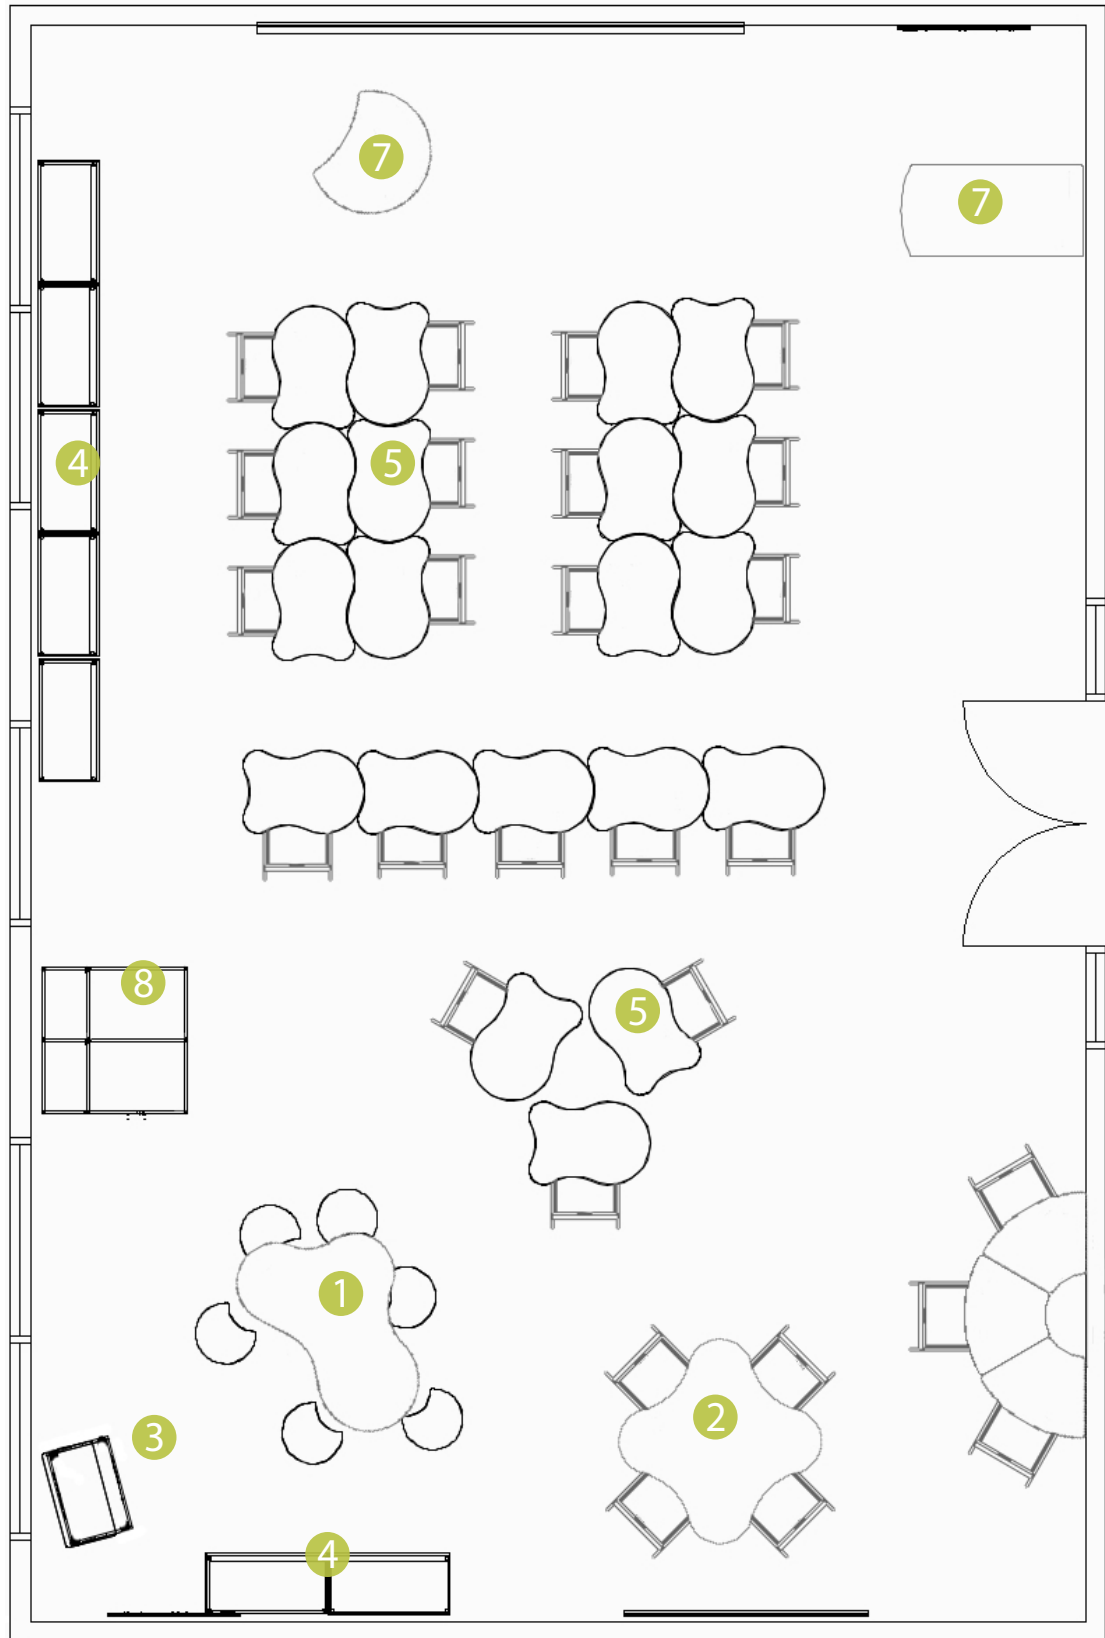

ENVIRONMENTS LOOKBOOK

K-12 CLASSROOM 1

- ① Amoeba Table
- ② Media Curve Table
- ③ Campfire Cart and Cushions
- ④ Low Profile Bookcase
- ⑤ Fish Table - Modified
- ⑥ Arc Table
- ⑦ Influence Teacher Desk
- ⑧ LEGO Cart

K-12 CLASSROOM 2

1 Traveler Teacher Desk

2 Rectangle Table

3 Tangent Table: Squircle

4 D Shape Table

5 Computer Station

6 Valet Cabinet /
Printer Station

7 Magnetic Stool

MEDIA CENTER

- 1 Circulation Desk
- 2 Computer Station
- 3 Collaboration Table
- 4 Column Wrap Station
- 5 Low Profile Bookcase
- 6 Balance and Harmony Tables
- 7 Custom Table Shape
- 8 D Shape Table
- 9 Work Counter
- 10 Bookcases

CONFERENCE ROOM

1 Boat Conference Table

3 Credenza

2 Mobile Lectern

4 Rectangle Table