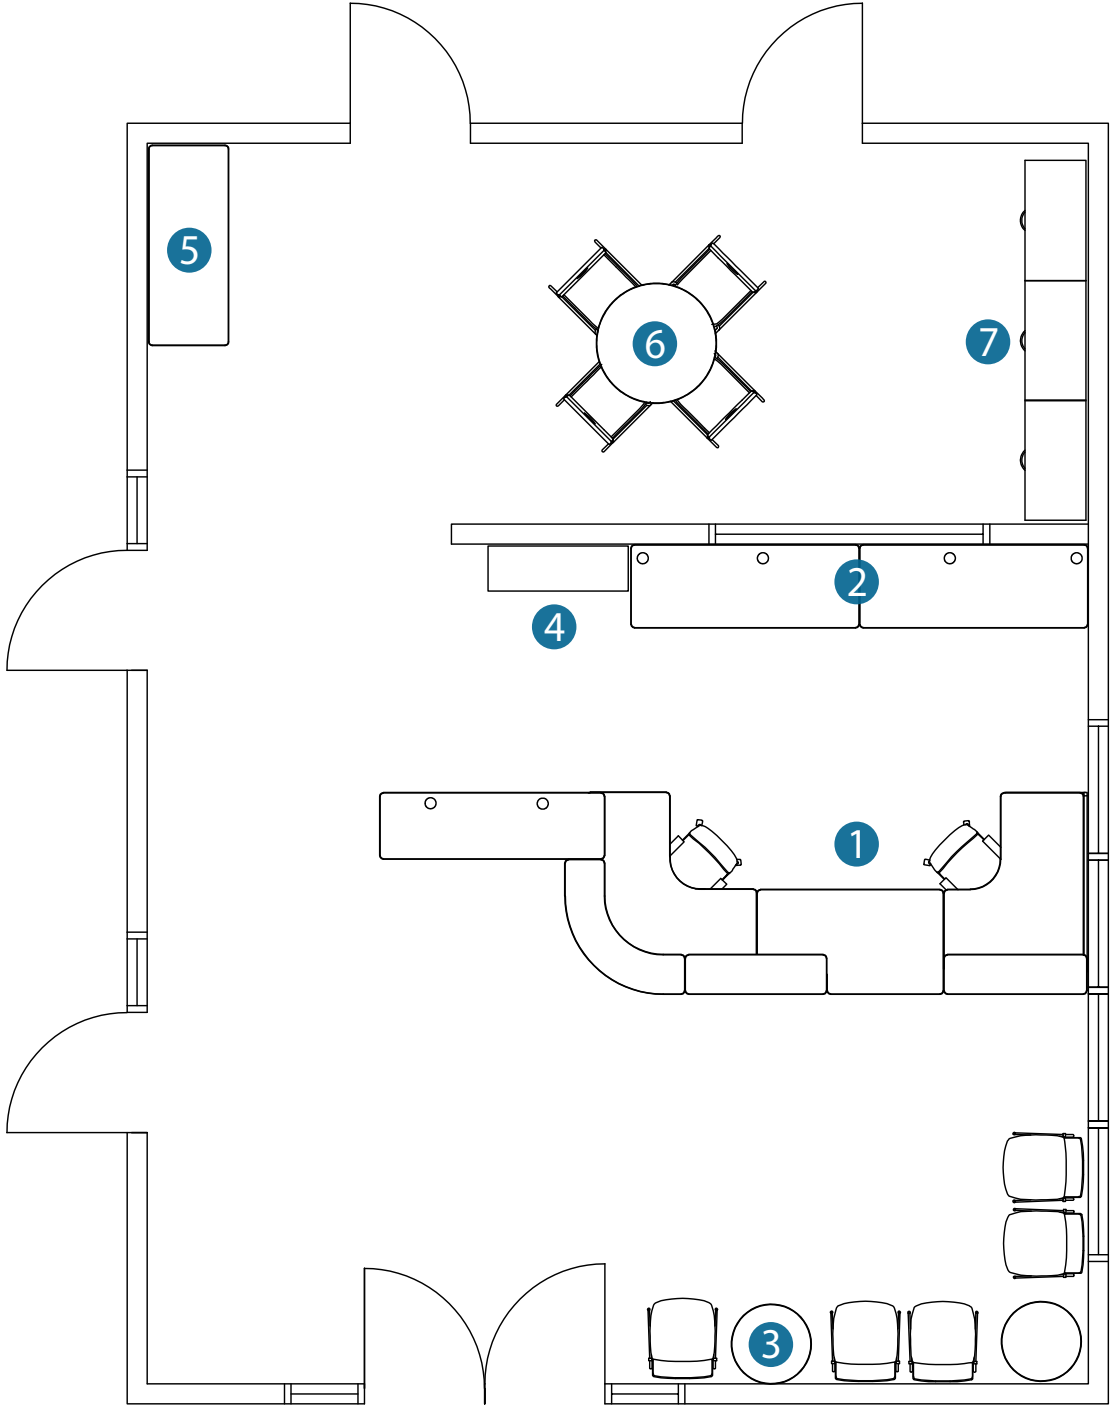

RECEPTION OFFICE

- 1 Reception Desk
- 2 Valet Cabinet
- 3 Side Table
- 4 Bookcase
- 5 Rectangle Table
- 6 Round Table
- 7 Lateral