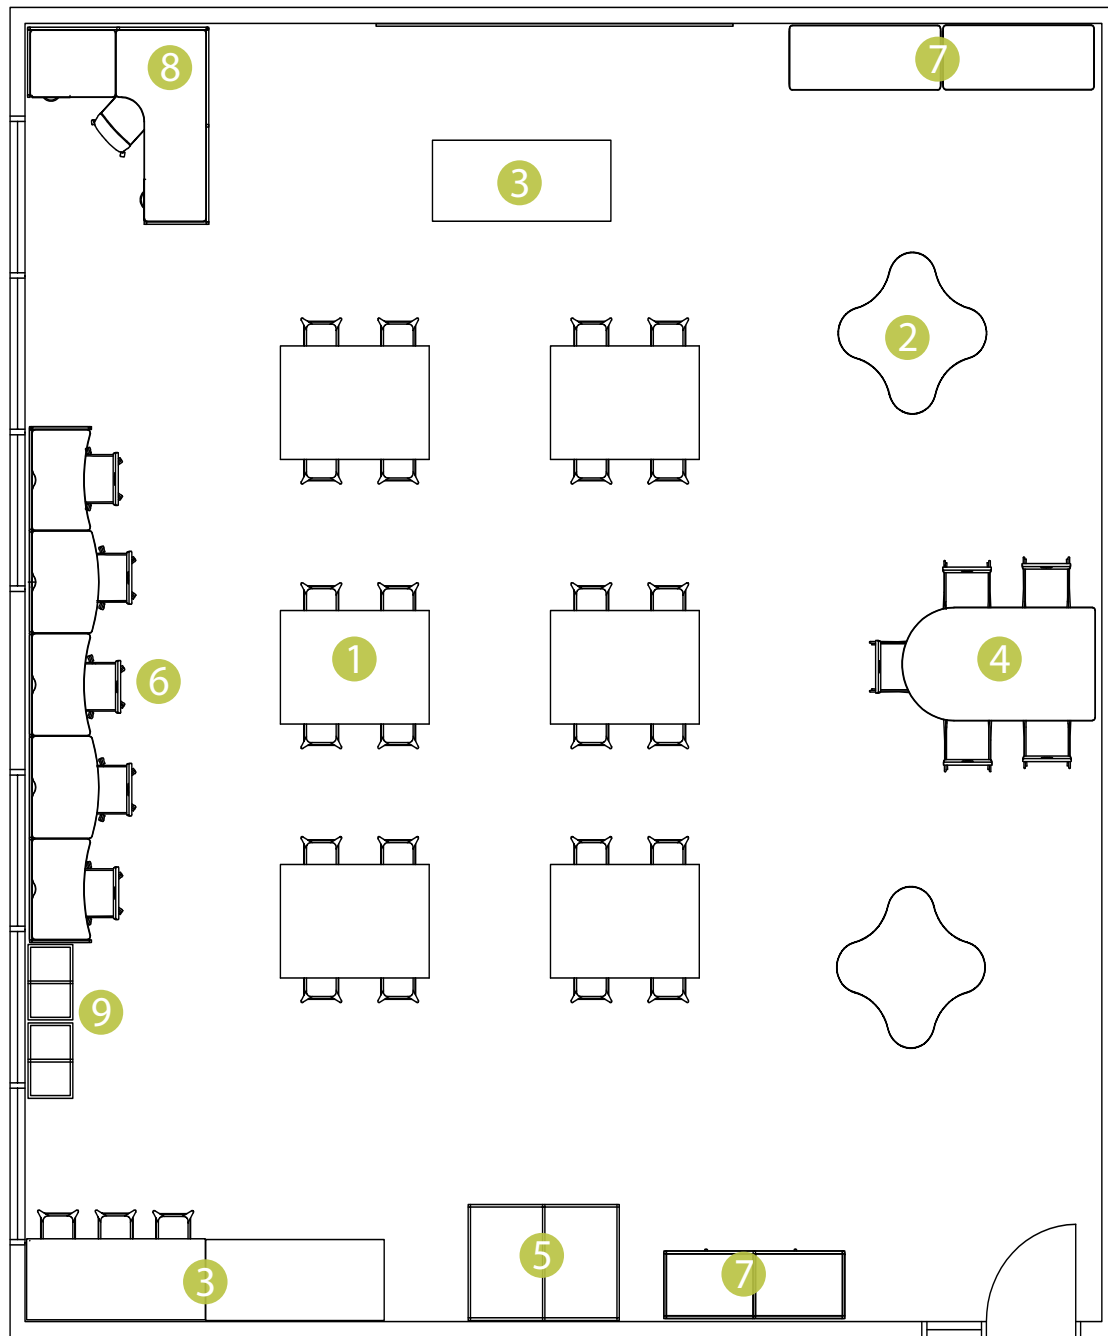

K-12 CLASSROOM 2

1 Traveler Teacher Desk

2 Rectangle Table

3 Tangent Table: Squircle

4 D Shape Table

5 Computer Station

6 Valet Cabinet /
Printer Station

7 Magnetic Stool

8 Bookcase

STEAM LAB

1 Tech Cart w/ Magnetic Stools

2 Media Curve: Split Cabinet

3 Heavy Duty Table

4 D Shape Table

5 CNC Cart

6 Computer Stations

MEDIA CENTER

- 1 Circulation Desk
- 2 Computer Station
- 3 Collaboration Table
- 4 Column Wrap Station
- 5 Low Profile Bookcase
- 6 Balance and Harmony Tables
- 7 Custom Table Shape
- 8 D Shape Table
- 9 Work Counter
- 10 Bookcases

CONFERENCE ROOM

1 Boat Conference Table

3 Credenza

2 Mobile Lectern

4 Rectangle Table