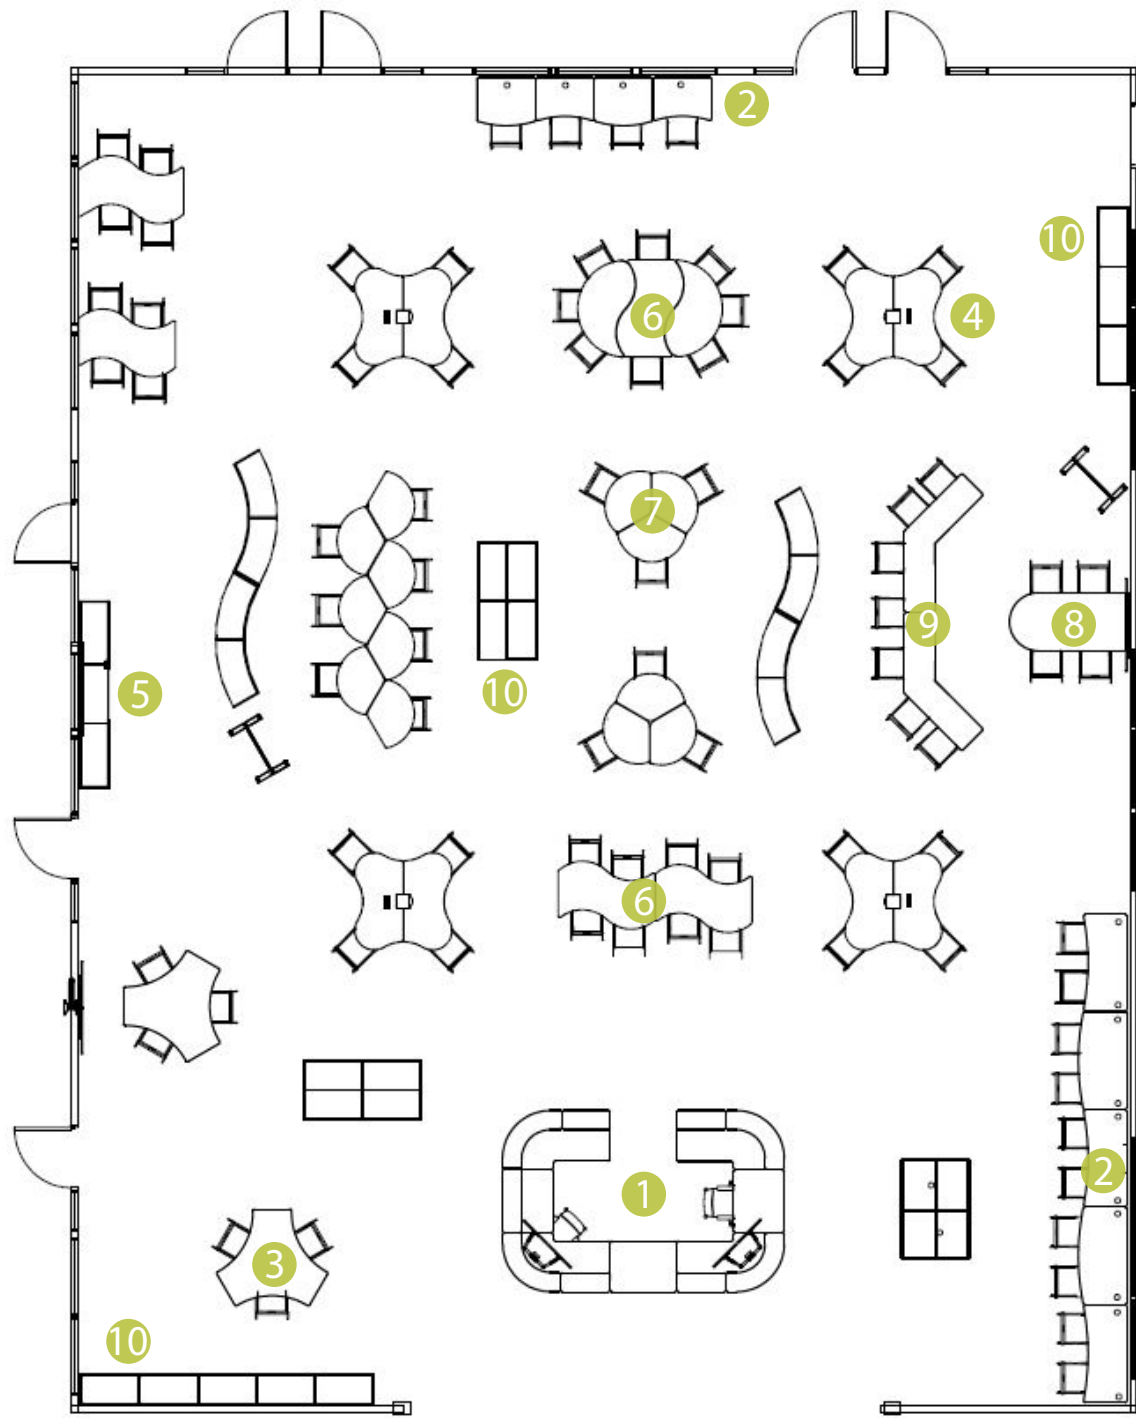

K-12 CLASSROOM 2

1 Traveler Teacher Desk

2 Rectangle Table

3 Tangent Table: Squircle

4 D Shape Table

5 Computer Station

6 Valet Cabinet /
Printer Station

7 Magnetic Stool

8 Bookcase

STEAM LAB

1 Tech Cart w/ Magnetic Stools

2 Media Curve: Split Cabinet

3 Heavy Duty Table

4 D Shape Table

5 CNC Cart

6 Computer Stations

7 Valet Cabinet

8 L Shape Desk

9 Tote Storage

ROBOTICS LAB

- ① Eclipse Podium
- ② Flip Top Tables: Markerboard
- ③ Tech Cart w/ Magnetic Stools
- ④ Robotics Ring
- ⑤ LEGO Cart
- ⑥ Computer Stations
- ⑦ CNC Cart
- ⑧ Heavy Duty Table
- ⑨ Open Storage

MEDIA CENTER

- 1 Circulation Desk
- 2 Computer Station
- 3 Collaboration Table
- 4 Column Wrap Station
- 5 Low Profile Bookcase
- 6 Balance and Harmony Tables
- 7 Custom Table Shape
- 8 D Shape Table
- 9 Work Counter
- 10 Bookcases